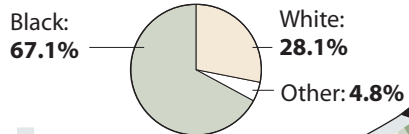

New Orleans' racial divide

Black residents, who make up nearly two-thirds of the city's population, live primarily in the city's poorest areas.

BY CENSUS BLOCK, 2000

..... New Orleans city limits Other municipality
 ▲▲▲ Areas below sea level

BY RACE

Total population: 484,674

Median household income, 1999

Percent in poverty, 2000

The poverty threshold in 2000 for a family of four was \$17,603