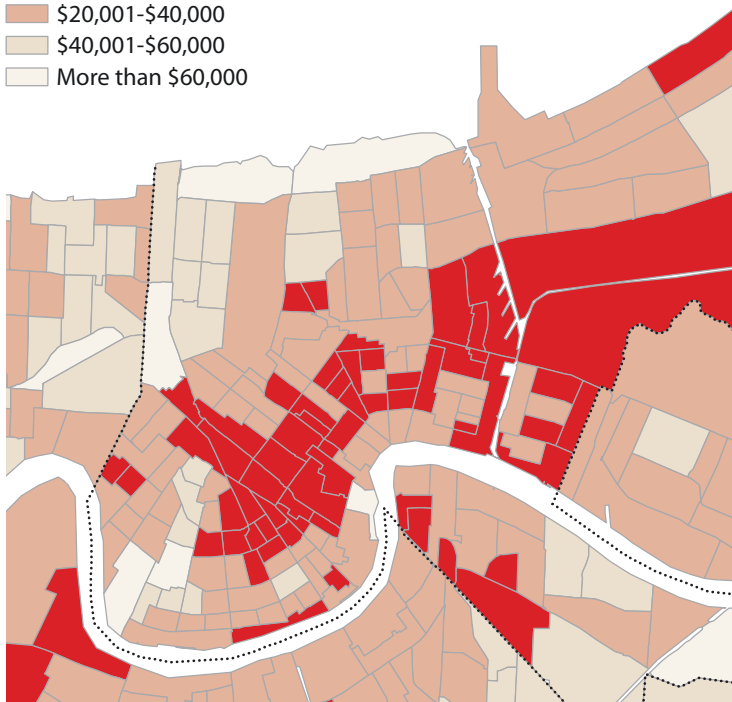

New Orleans' racial divide

Black residents, who make up nearly two-thirds of the city's population, live primarily in the city's poorest areas.

BY CENSUS BLOCK, 2000

..... New Orleans city limits Other municipality
 ▲▲▲ Areas below sea level

BY RACE

Total population: 484,674

Median household income, 1999

Percent in poverty, 2000

The poverty threshold in 2000 for a family of four was \$17,603