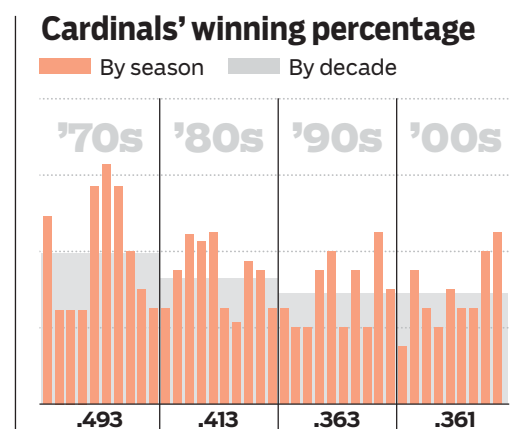

# Polar opposites

Never before have two Super Bowl teams been so mismatched, in terms of historic performance, since the NFL merger in 1970. With 24 postseason appearances and five Super Bowl wins, the Steelers loom large over the Cardinals, who have made the playoffs five times in the last 29 seasons and are appearing in their first Super Bowl.