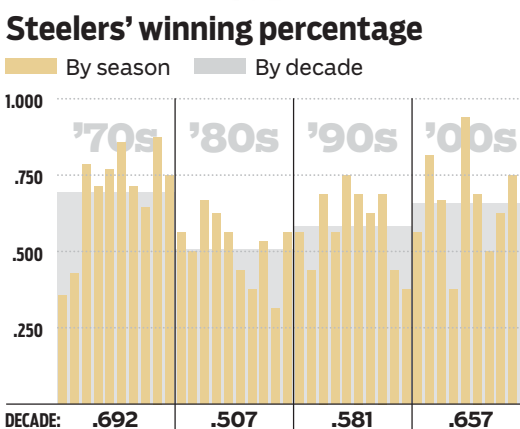

# Polar opposites

Never before have two Super Bowl teams been so mismatched, in terms of historic performance, since the NFL merger in 1970. With 24 postseason appearances and five Super Bowl wins, the Steelers loom large over the Cardinals, who have made the playoffs five times in the last 29 seasons and are appearing in their first Super Bowl.

SOURCE: National Football League

MAX RUST AND STEVE LAYTON / TRIBUNE